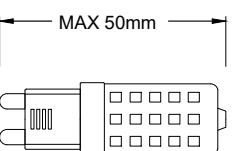

TRIO SELECT

Art.-Nr.: 6174008xx

230V~50Hz
8 x G9 max.10W

trio-lighting.com
617400842

B ⇨

⇨ **A**

NO.	Specification	
1		x2
2		x2
3		x2
4		x2
5		x2
6		x2
7		x2
8		x2
9		x2
10		x2
11		x2
12		x2
13		x2

x8		x4		x14	
x2		x2		x2	