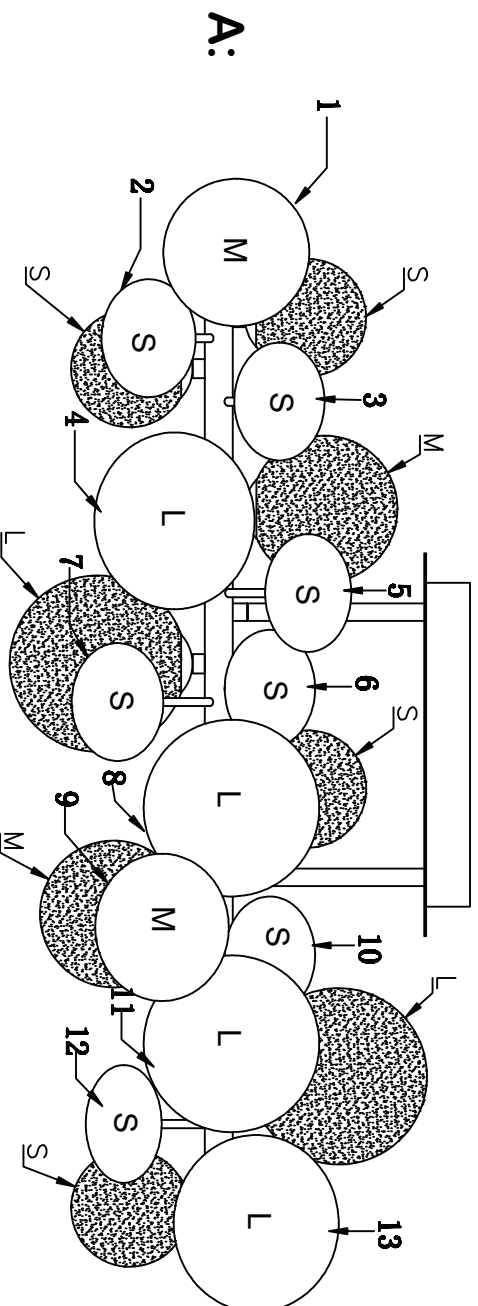

TRIO SELECT

Art.-Nr.: 6174008xx

230V~50Hz
8 x G9 max.10W

trio-lighting.com
617400842

B ⇨

⇨ **A**

NO.	Specification	
1		x2
2		x2
3		x2
4		x2
5		x2
6		x2
7		x2
8		x2
9		x2
10		x2
11		x2
12		x2
13		x2

x8		x4		x14	
x2		x2		x2	