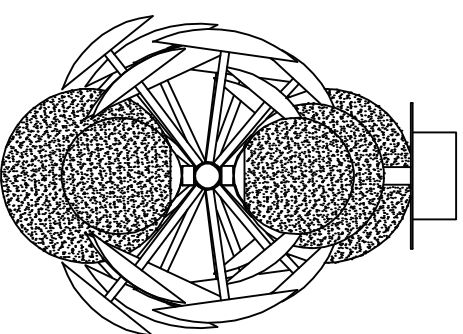

TRIO SELECT

Art.-Nr.: 6174008xx

230V~50Hz
8 x G9 max.10W

trio-lighting.com
617400842

B ⇨

⇨ **A**

NO.	Specification	
1		x2
2		x2
3		x2
4		x2
5		x2
6		x2
7		x2
8		x2
9		x2
10		x2
11		x2
12		x2
13		x2

x8		x4		x14	
x2		x2		x2	