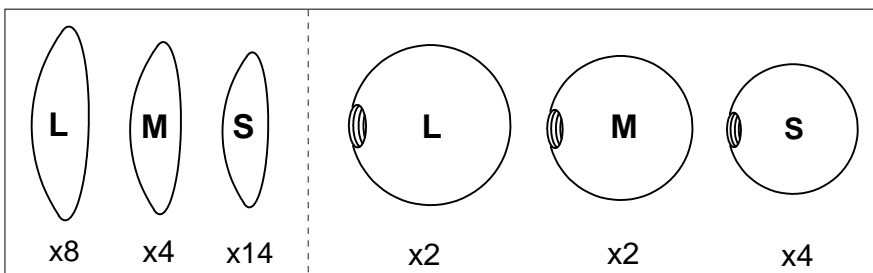

TRIO SELECT

Art.-Nr.: 6174008xx

230V~50Hz
8 x G9 max.10W

trio-lighting.com
617400842

B ⇨

⇨ **A**

NO.	Specification	
1		x2
2		x2
3		x2
4		x2
5		x2
6		x2
7		x2
8		x2
9		x2
10		x2
11		x2
12		x2
13		x2

x8		x4		x14	
x2		x2		x2	