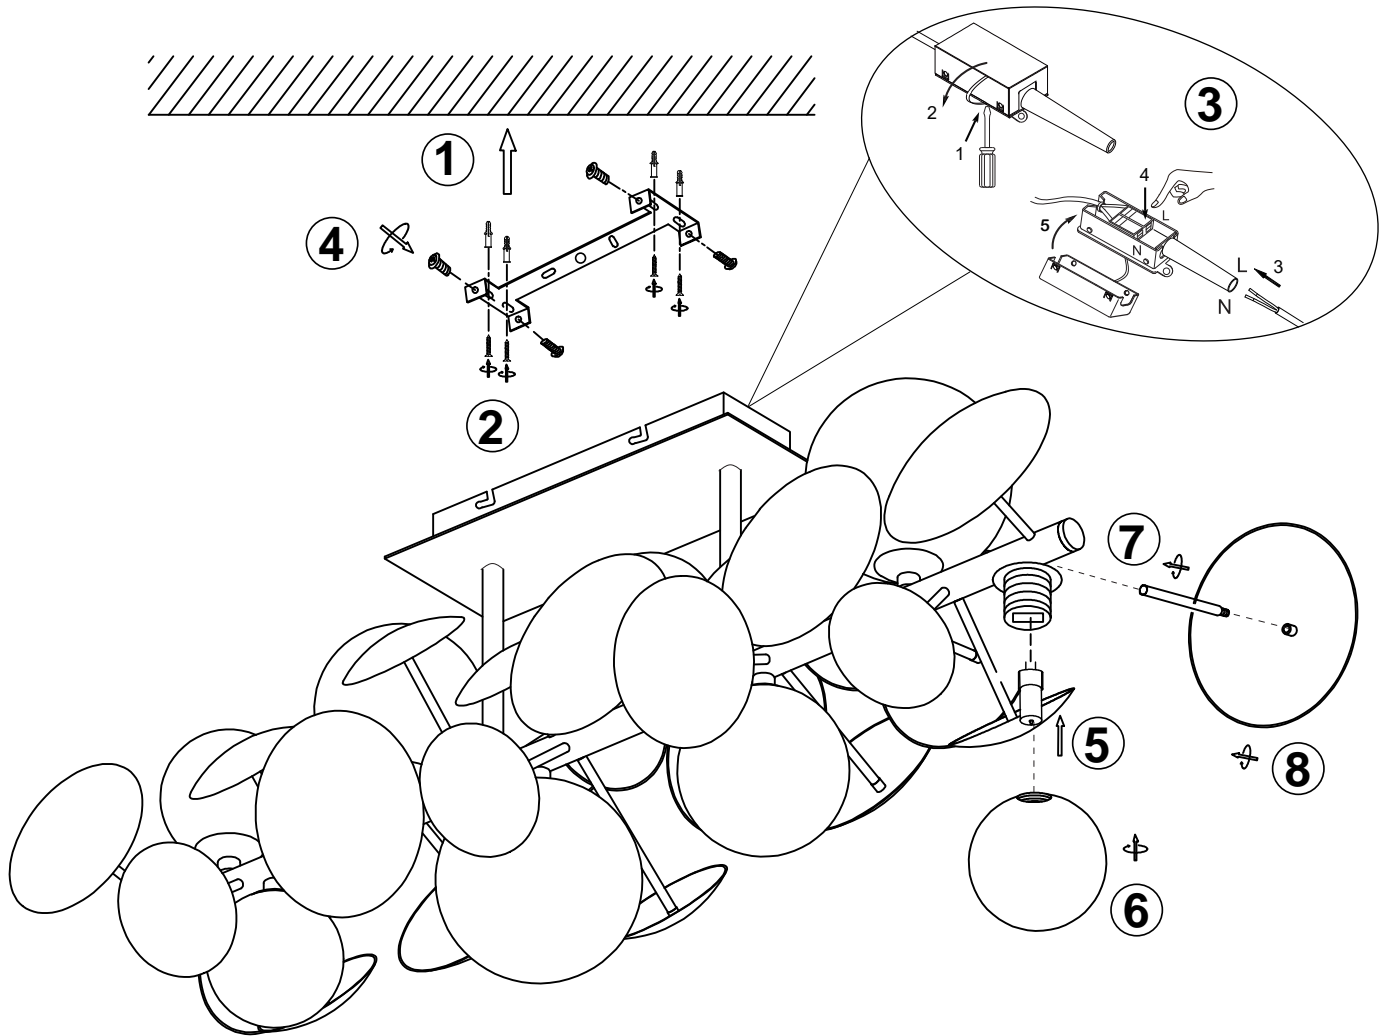

TRIO SELECT

Art.-Nr.: 6174008xx

230V~50Hz
8 x G9 max.10W

trio-lighting.com
617400842

B ⇨

⇨ **A**

NO.	Specification	
1		x2
2		x2
3		x2
4		x2
5		x2
6		x2
7		x2
8		x2
9		x2
10		x2
11		x2
12		x2
13		x2

x8		x4		x14	
x2		x2		x2	