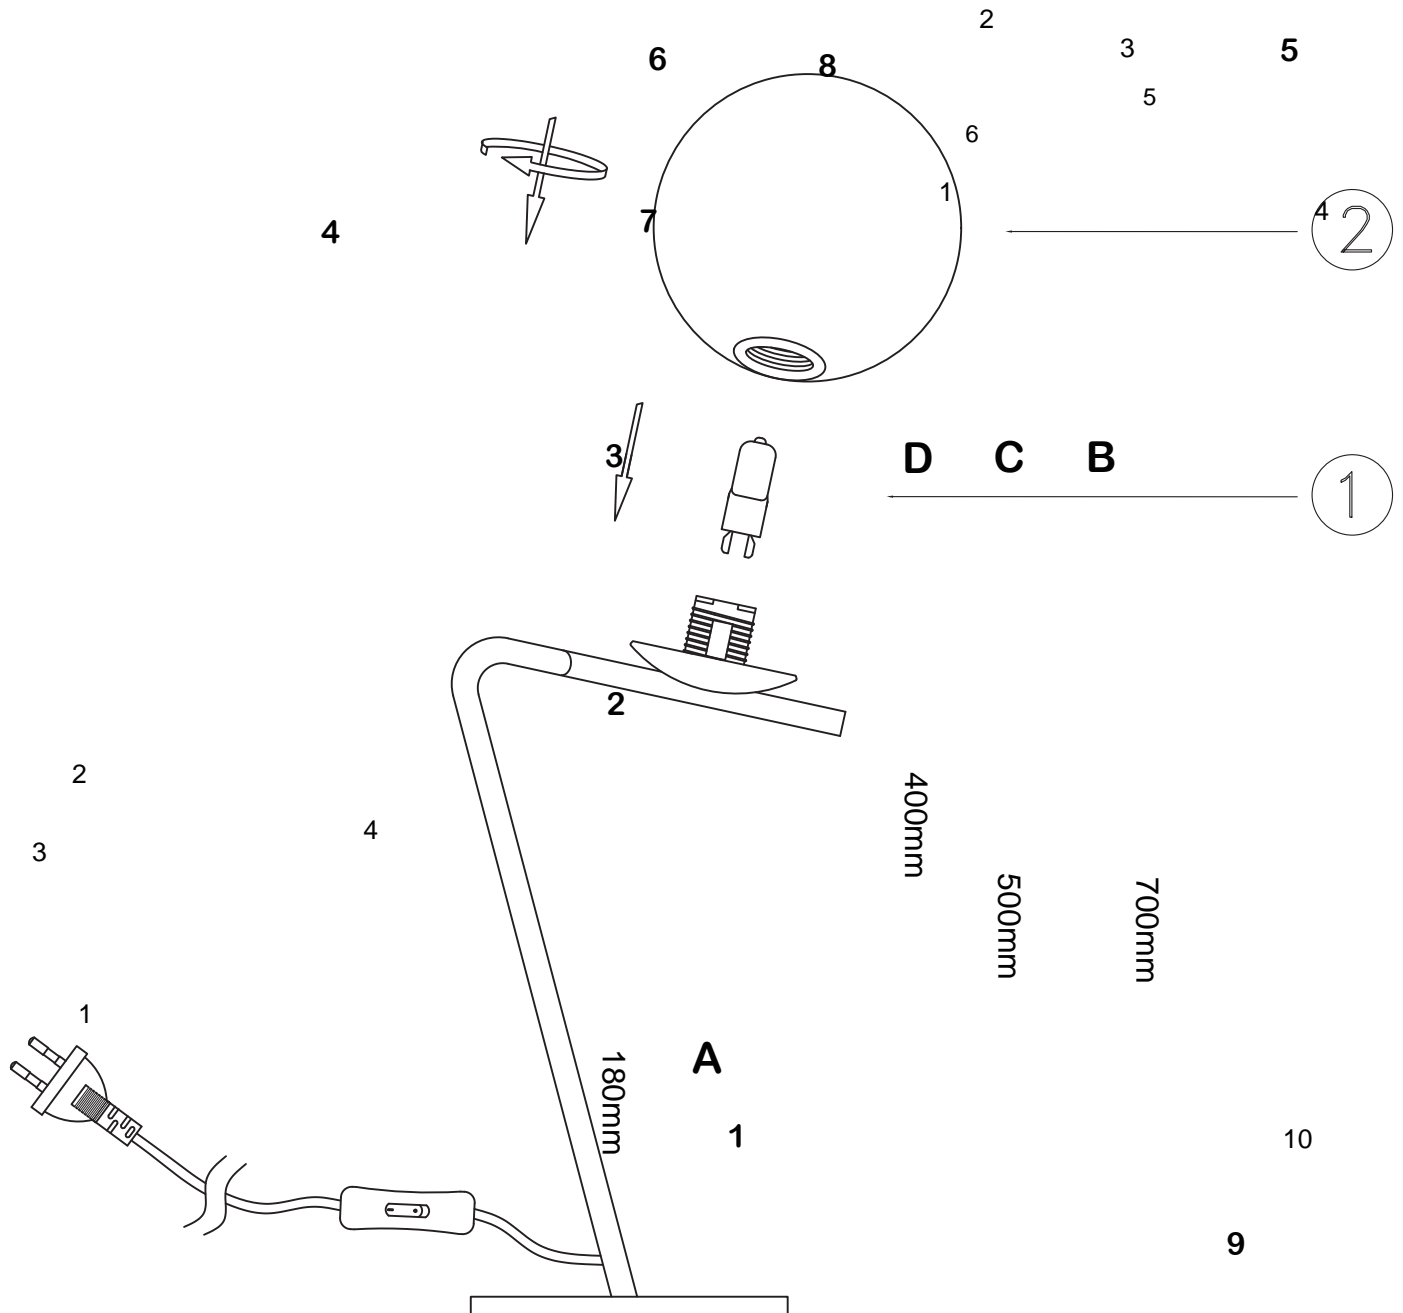

230V~50Hz, 6xG39 max. 10W

trio-lighting.com
568900180