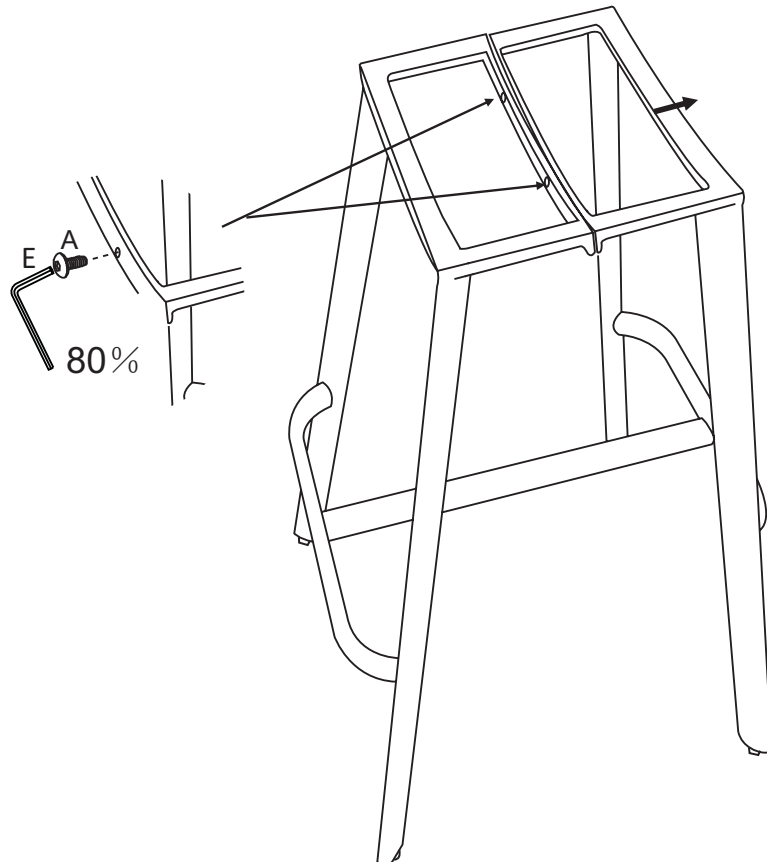

Oregon Barstool

			✓
①	1	420x475x350mm	
②	1	470x115x735mm	
③	1	470x115x725mm	
④	1	∅35x410mm	

① x1 	② x1 	③ x1 	④ x1 
Ax2  M6x12mm	Bx2  M6x16mm	Cx4  M6x28mm	Dx6  Ø6/Ø17mm
		Ex1  5mm	

Bx2  M6x16mm	Dx2  Ø6/Ø17mm	Ex1  5mm
---	--	---

1

Ax2  M6x12mm	Ex1  5mm
---	---

2