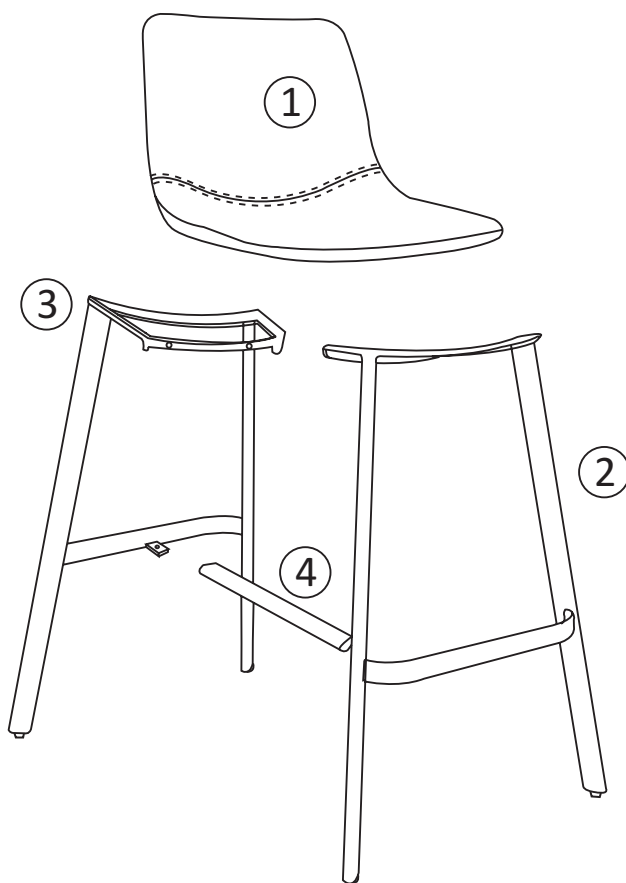

Oregon Barstool

			✓
①	1	420x475x350mm	
②	1	470x115x735mm	
③	1	470x115x725mm	
④	1	∅35x410mm	

① x1 	② x1 	③ x1 	④ x1 
Ax2  M6x12mm	Bx2  M6x16mm	Cx4  M6x28mm	Dx6  Ø6/Ø17mm
		Ex1  5mm	

Bx2  M6x16mm	Dx2  Ø6/Ø17mm	Ex1  5mm
---	--	---

1

Ax2  M6x12mm	Ex1  5mm
---	---

2