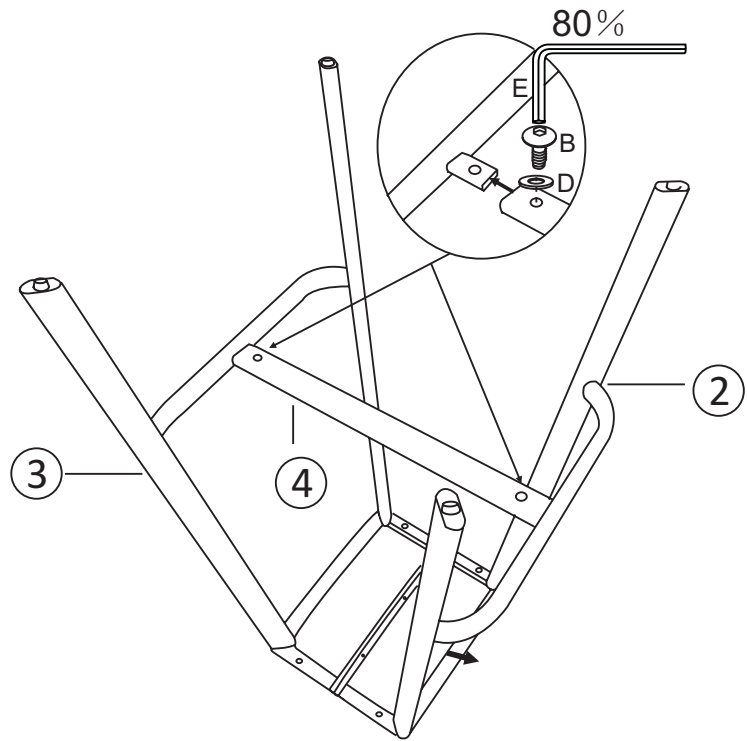

Oregon Barstool

			✓
①	1	420x475x350mm	
②	1	470x115x735mm	
③	1	470x115x725mm	
④	1	∅35x410mm	

① x1 	② x1 	③ x1 	④ x1 
Ax2  M6x12mm	Bx2  M6x16mm	Cx4  M6x28mm	Dx6  Ø6/Ø17mm
		Ex1  5mm	

Bx2  M6x16mm	Dx2  Ø6/Ø17mm	Ex1  5mm
---	--	---

1

Ax2  M6x12mm	Ex1  5mm
---	---

2