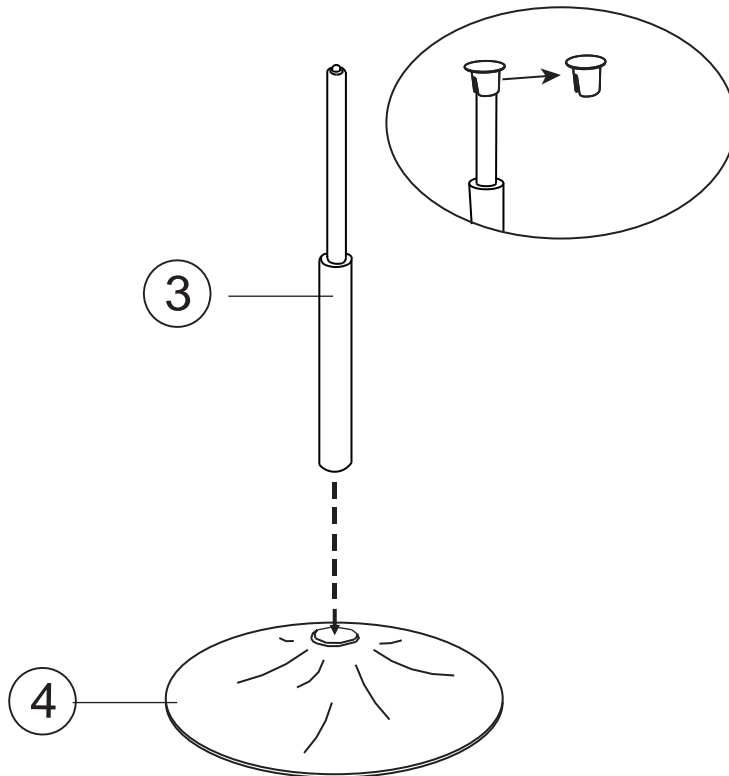

1

A x4 M6 x 16	B x1 M6	Cx4 M6X18X1.2

2