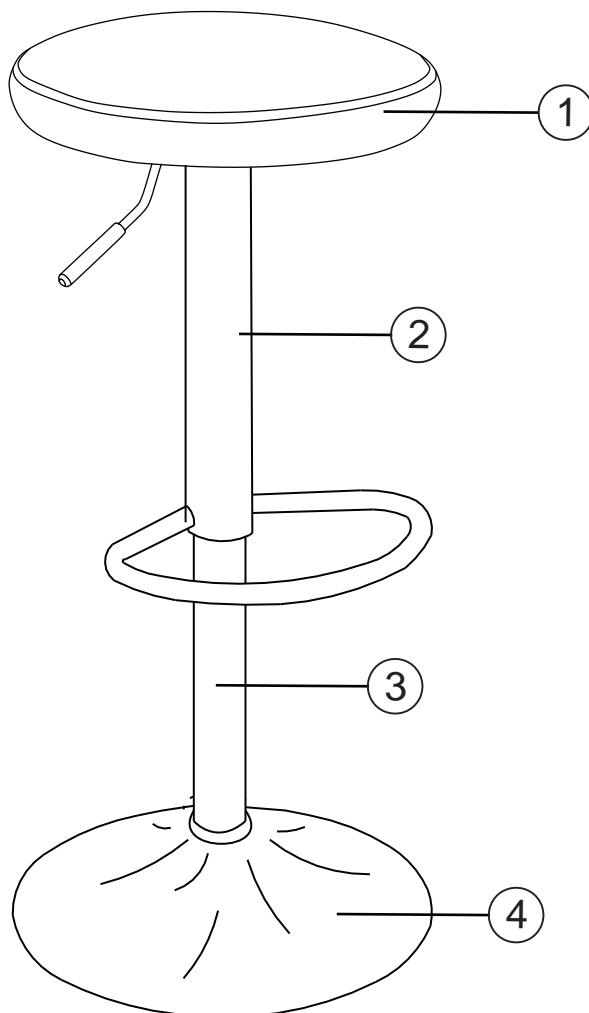

# Finch barstool

			✓
①	1	330x330x50mm	
②	1	∅60x390x220mm	
③	1	550x710mm	
④	1	Φ400x400mm	

A x4	B x1	Cx4
		
M6 x 16	M6	M6X18X1.2

# 1

A x4  M6 x 16	B x1  M6	Cx4  M6X18X1.2
--	---	---

# 2

3

4