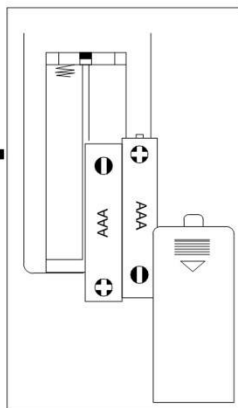

Frequency: 2.4GHz
Power<1Watt
Battery:2xAAA1.5V