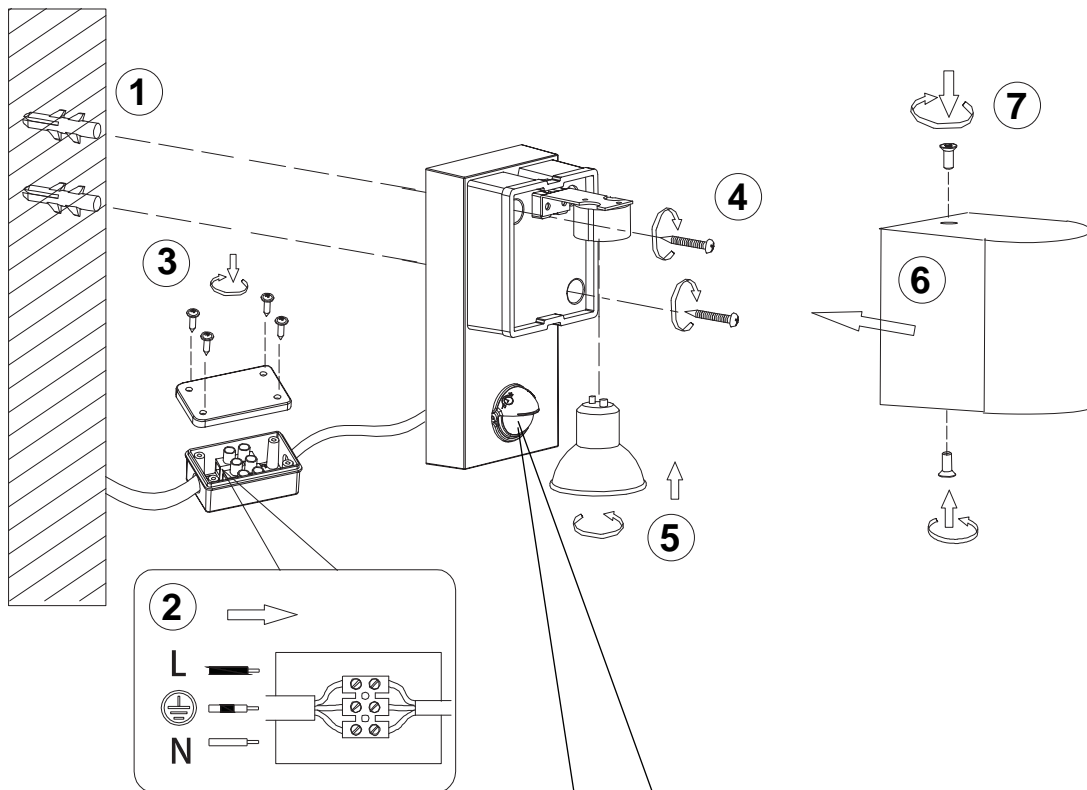

230V~50Hz, 1xGU10 max.35W

trio-lighting.com/
214260142

	10sec-8min 	2-2000 LUX
1,5-2m 	max.8m/ 100°